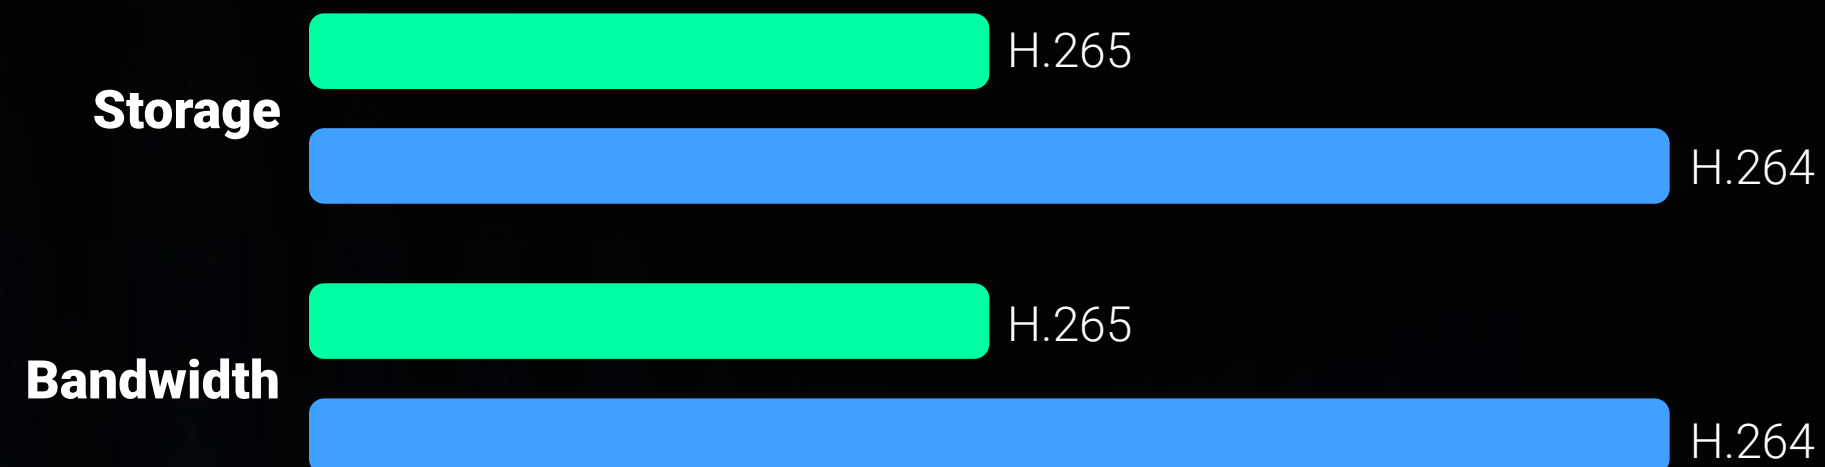

Save money on storage and bandwidth.

The camera features the advanced H.265 video compression technology, achieving better video quality with only half the bandwidth and half the storage space of the previous H.264 video compression standard.