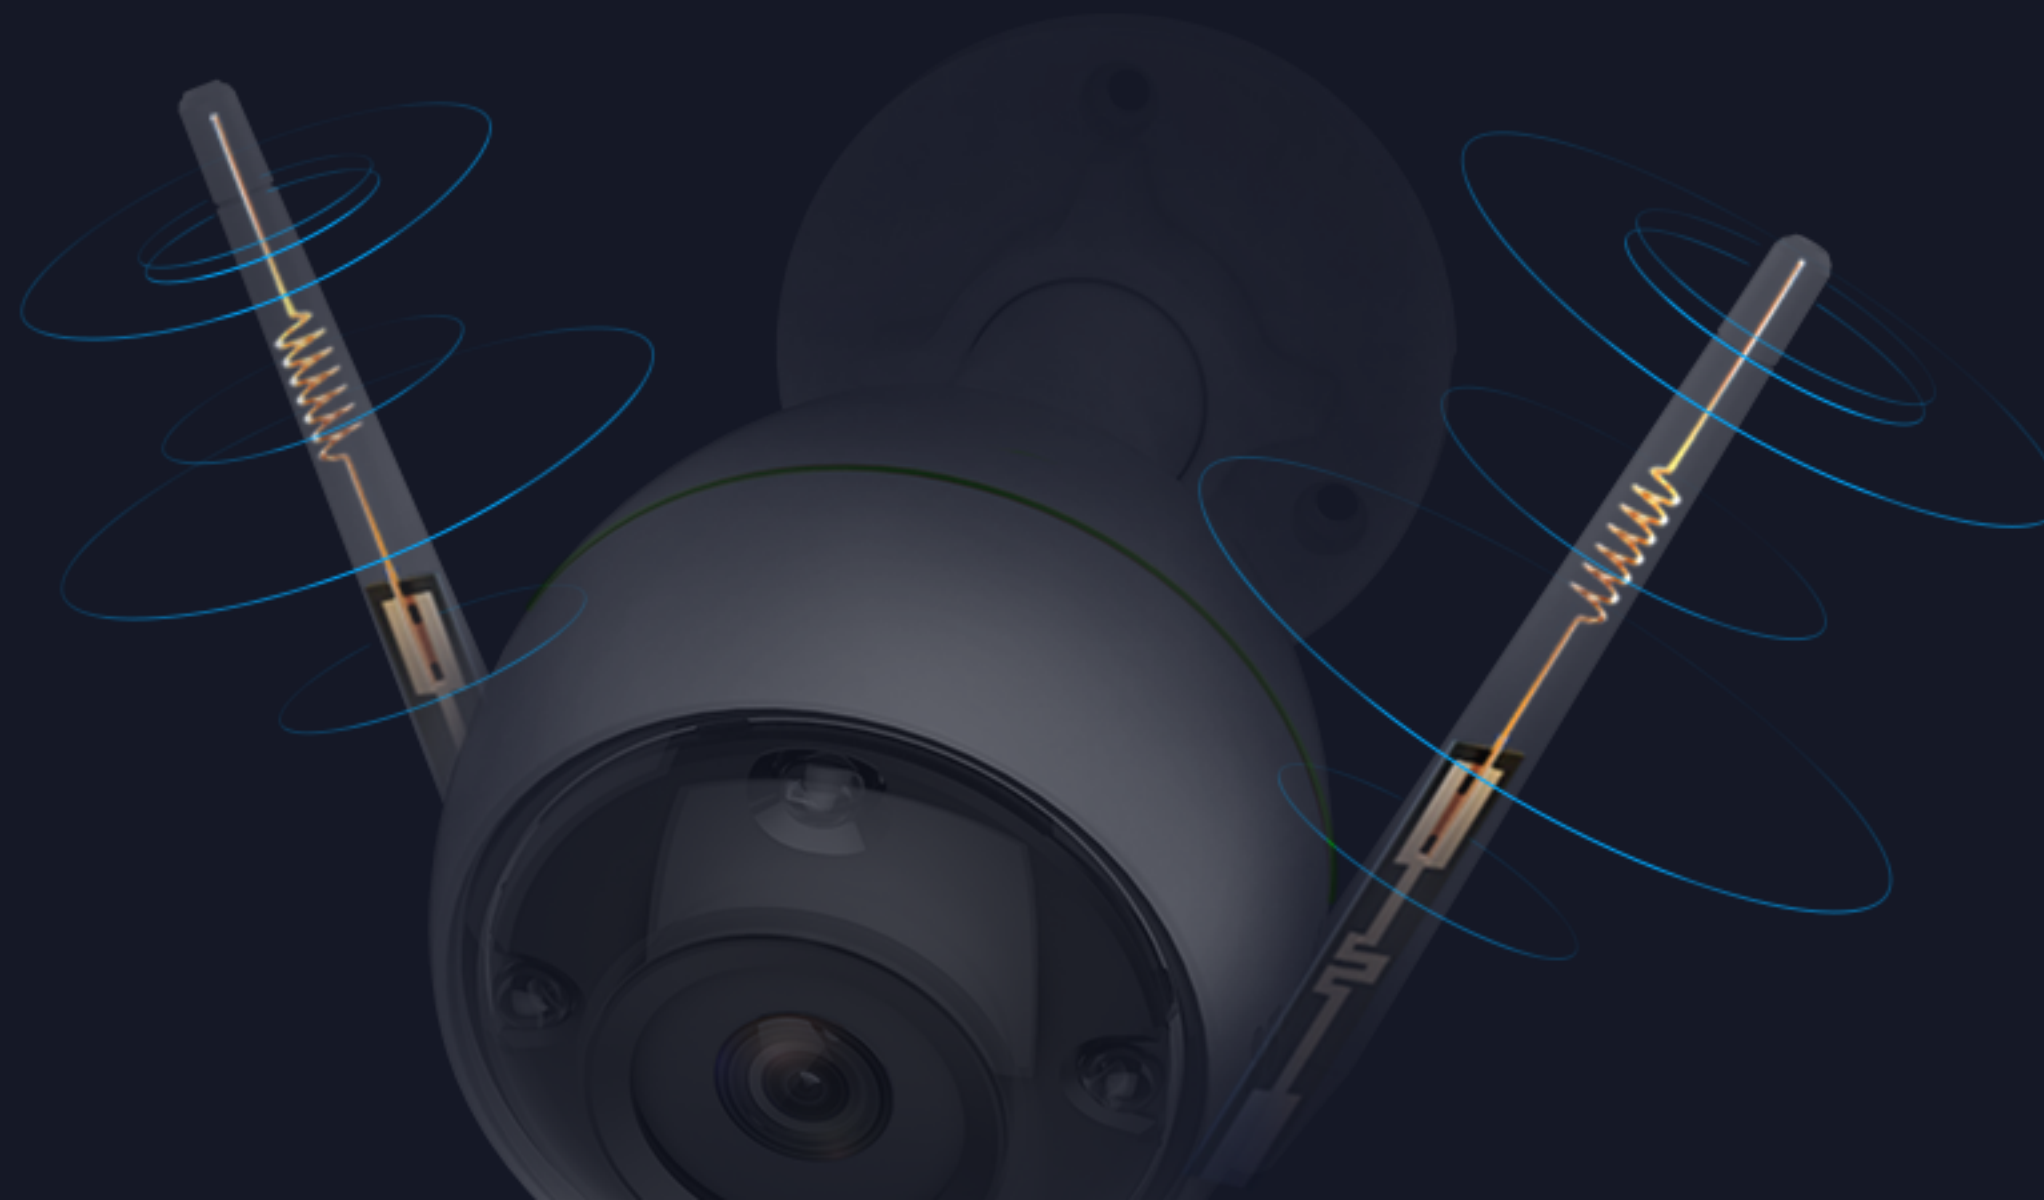

Color Mode

IR Mode

Smart Mode

AI-powered person detection.

As an upgrade from simple motion detection, the embedded AI algorithm intelligently detects the motion of human shapes in real-time. When people enter your customized detection area, you will be alerted immediately.

DIY alerts.

Along with default alert sounds, the camera also allows you to record three 10-second audio messages to either greet or deter visitors. Try something like, "Hello! Welcome!" Or perhaps, "Get away from my house!" It's time to be creative!

Enhanced connection.

Boasting wall-penetration and anti-interference capabilities, the dual-antenna C3T Pro camera handles long-range transmission easily. Enjoy the confidence to install the camera at the front gate or in your yard while maintaining a steady and reliable connection.

Resists water and dust.

With a whole metallic enclosure and an IP67 rating, the camera can withstand rainy, sunny, stormy, and even snowy days, giving you year-round peace of mind.

Simple installation.

The C3T Pro camera features a 360° swivel and base so that you can install it on your ceiling or wall securely. In just a few minutes, you have a sophisticated security system.