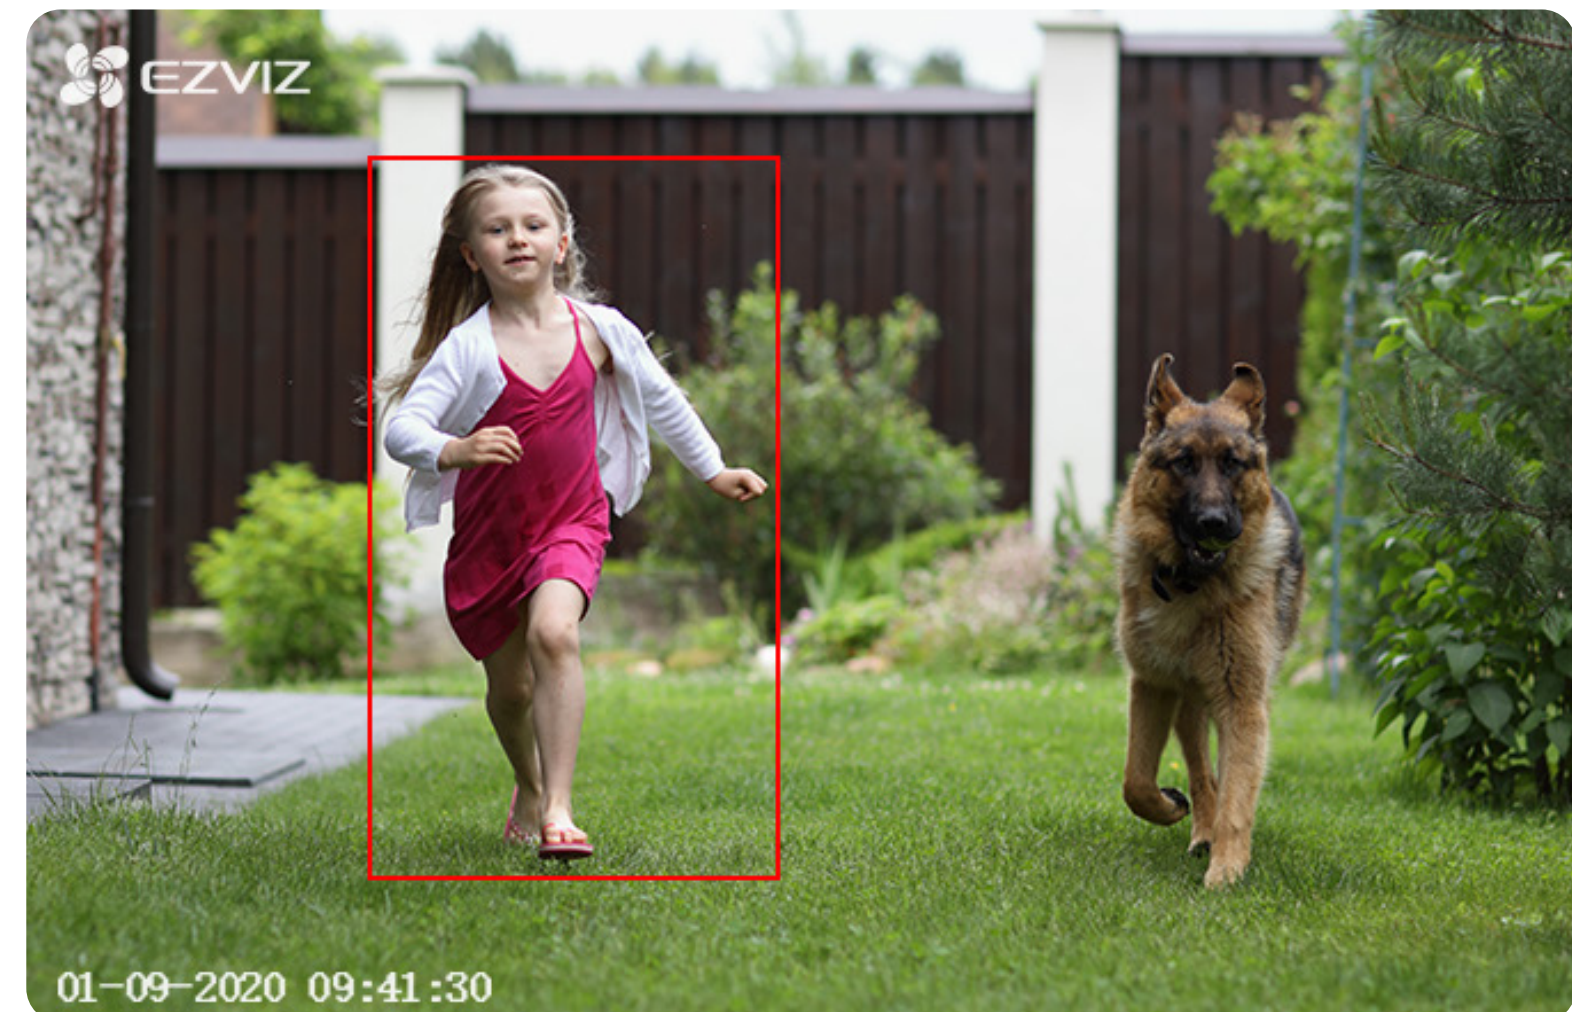

Color Mode

IR Mode

Smart Mode

AI-powered person detection.

As an upgrade from simple motion detection, the embedded AI algorithm intelligently detects the motion of human shapes in real-time. When people enter your customized detection area, you will be alerted immediately.

DIY alerts.

Along with default alert sounds, the camera also allows you to record three 10-second audio messages to either greet or deter visitors. Try something like, "Hello! Welcome!" Or perhaps, "Get away from my house!" It's time to be creative!

Talk, as if you were there.

Not every outdoor security camera supports two-way communication. The C3T Pro camera took this function to a new height with a high-fidelity speaker and a microphone that features an ultra-long pickup range, so you can hear loud and clear. Or talk as if you were there.

Enhanced connection.

Boasting wall-penetration and anti-interference capabilities, the dual-antenna C3T Pro camera handles long-range transmission easily. Enjoy the confidence to install the camera at the front gate or in your yard while maintaining a steady and reliable connection.