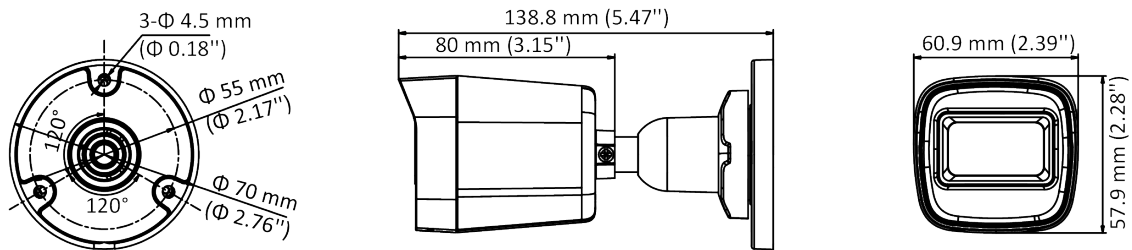

DS-2CE16D0T-ITF (C) 2 MP Camera

- 2 MP, 1920 × 1080 resolution
- 2.8 mm, 3.6 mm, 6 mm fixed lens
- 4 in 1 video output (switchable TVI/AHD/CVI/CVBS)
- Smart IR, up to 30 m IR distance
- IP67

Specification

Camera	
Image Sensor	2 MP CMOS
Signal System	PAL/NTSC
Resolution	1920 (H) × 1080 (V)
Frame Rate	TVI: 1080P@30fps, 1080P@25fps CVI: 1080P@30fps, 1080P@25fps AHD: 1080P@30fps, 1080P@25fps CVBS: PAL/NTSC
Min. illumination	0.01 Lux@(F1.2, AGC ON), 0 Lux with IR
Shutter Time	PAL: 1/25 s to 1/50, 000 s NTSC: 1/30 s to 1/50, 000 s
Lens	2.8 mm, 3.6 mm, 6 mm fixed lens
Field of View	2.8 mm, horizontal FOV: 106.4°, vertical FOV: 57.9°, diagonal FOV: 124.6° 3.6 mm, horizontal FOV: 79.6°, vertical FOV: 43.5°, diagonal FOV: 93.7° 6 mm, horizontal FOV: 51.9°, vertical FOV: 30°, diagonal FOV: 58.8°
Lens Mount	M12
Day & Night	ICR
WDR (Wide Dynamic Range)	Digital WDR
Angle Adjustment	Pan: 0 to 360°, Tilt: 0 to 90°, Rotation: 0 to 360°
Menu	
Image Mode	STD/HIGH-SAT
AGC	Yes
Day/Night Mode	Auto/Color/BW (Black and White)
White Balance	Auto/Manual
AE (Auto Exposure) Mode	DWDR/BLC/HLC/Global
Noise Reduction	2D DNR
Language	English
Function	Brightness, Sharpness, Smart IR
Interface	
Video Output	Switchable TVI/AHD/CVI/CVBS
General	
Operating Conditions	-40 °C to 60 °C (-40 °F to 140 °F), humidity 90% or less (non-condensing)
Power Supply	12 VDC ± 25%
Power Consumption	Max. 3 W
Protection Level	IP67
Material	Metal
IR Range	Up to 30 m
Communication	HIKVISION-C

General

Dimensions	57.9 mm × 60.9 mm × 138.8 mm (2.28" × 2.39" × 5.47")
Weight	Approx. 257 g (0.57 lb.)

Available Model

DS-2CE16D0T-ITF (C)

Dimension

Accessory

**DS-1280ZJ-XS
Junction Box**

Distributed by